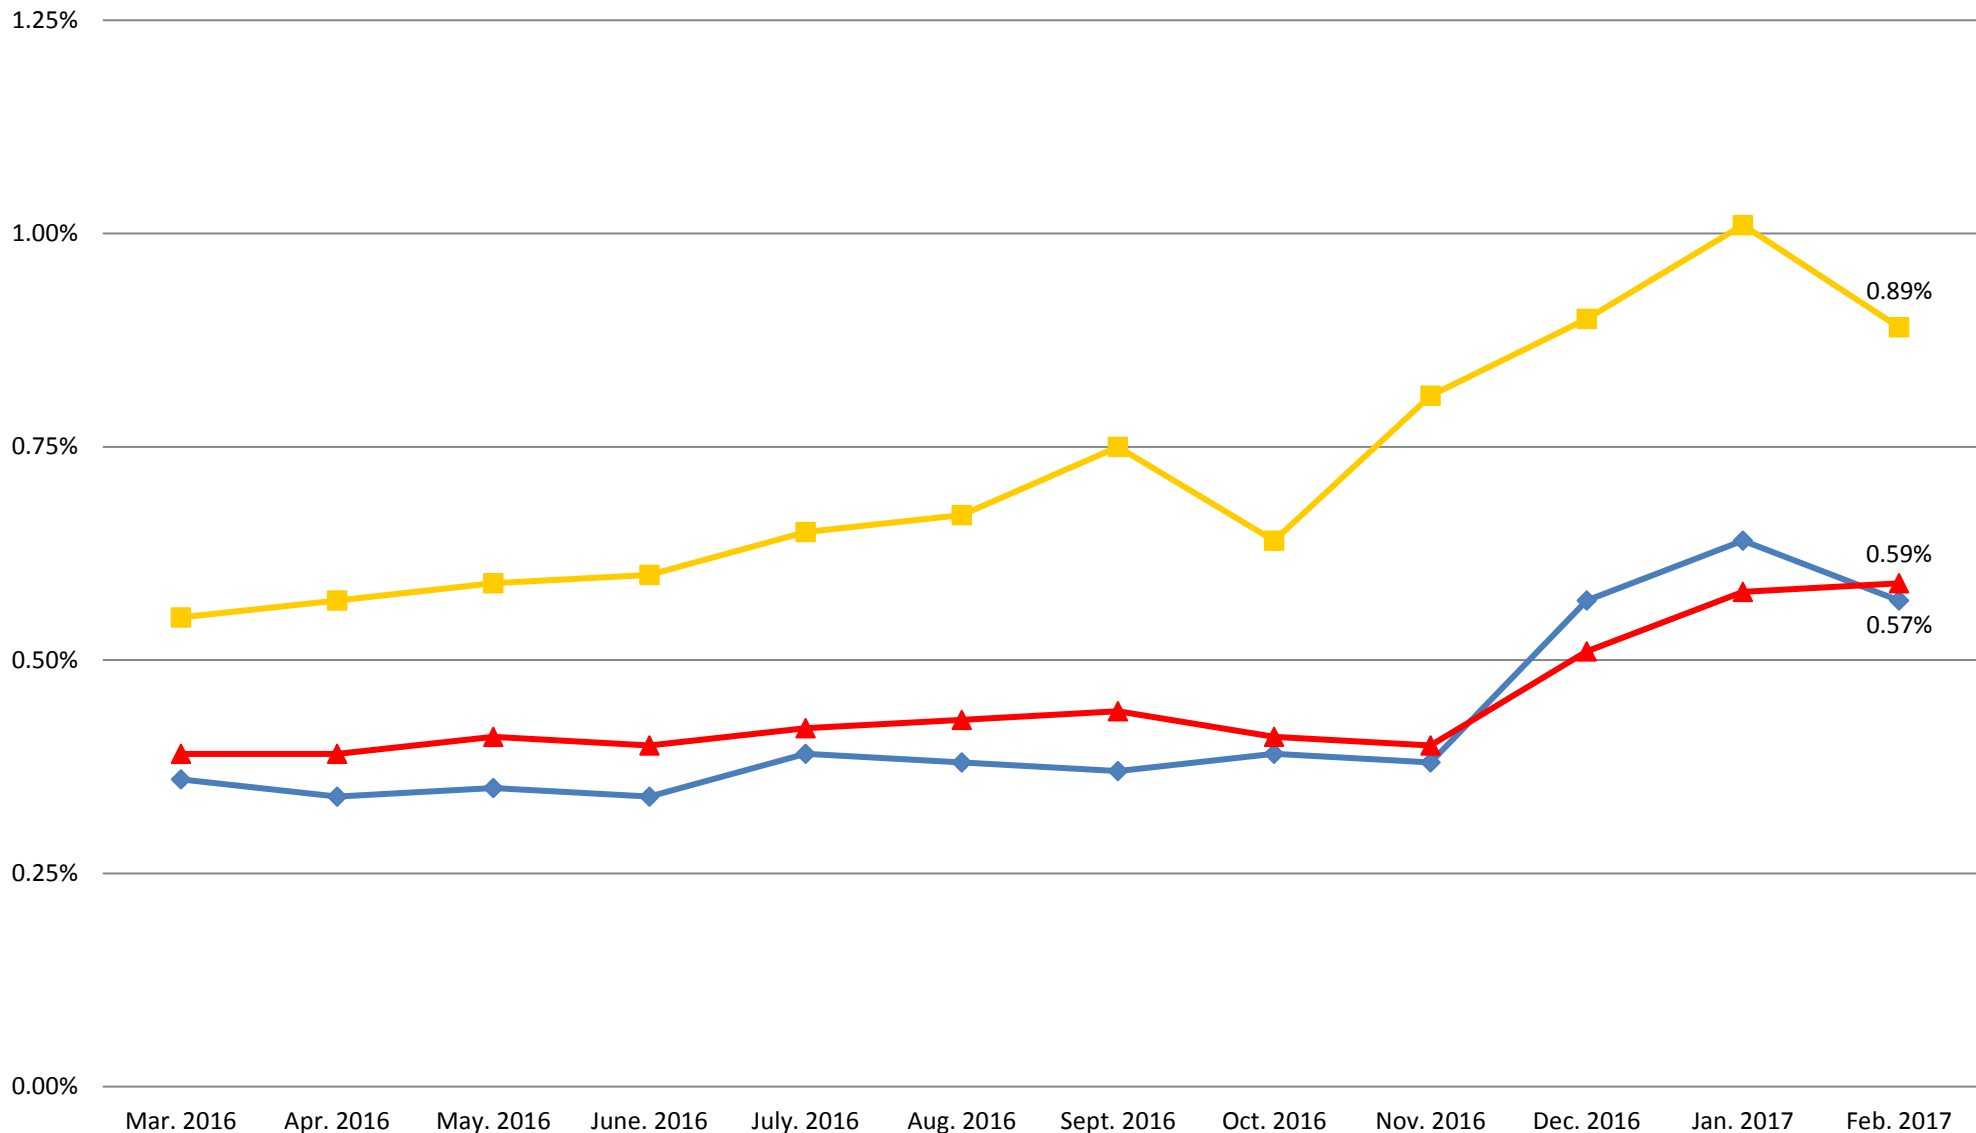

**Collier County Short Term Sector Yields**  
**Collier Short Term Portfolio Yield**  
**vs.**  
**S&P Rated GIP Government Index**

◆ Concentration Account (FFIB)

■ Collier Short Term Portfolio Yield  
 Combined Yield on FFIB O/N Investment  
 & SBA Florida Prime LGIP Accounts