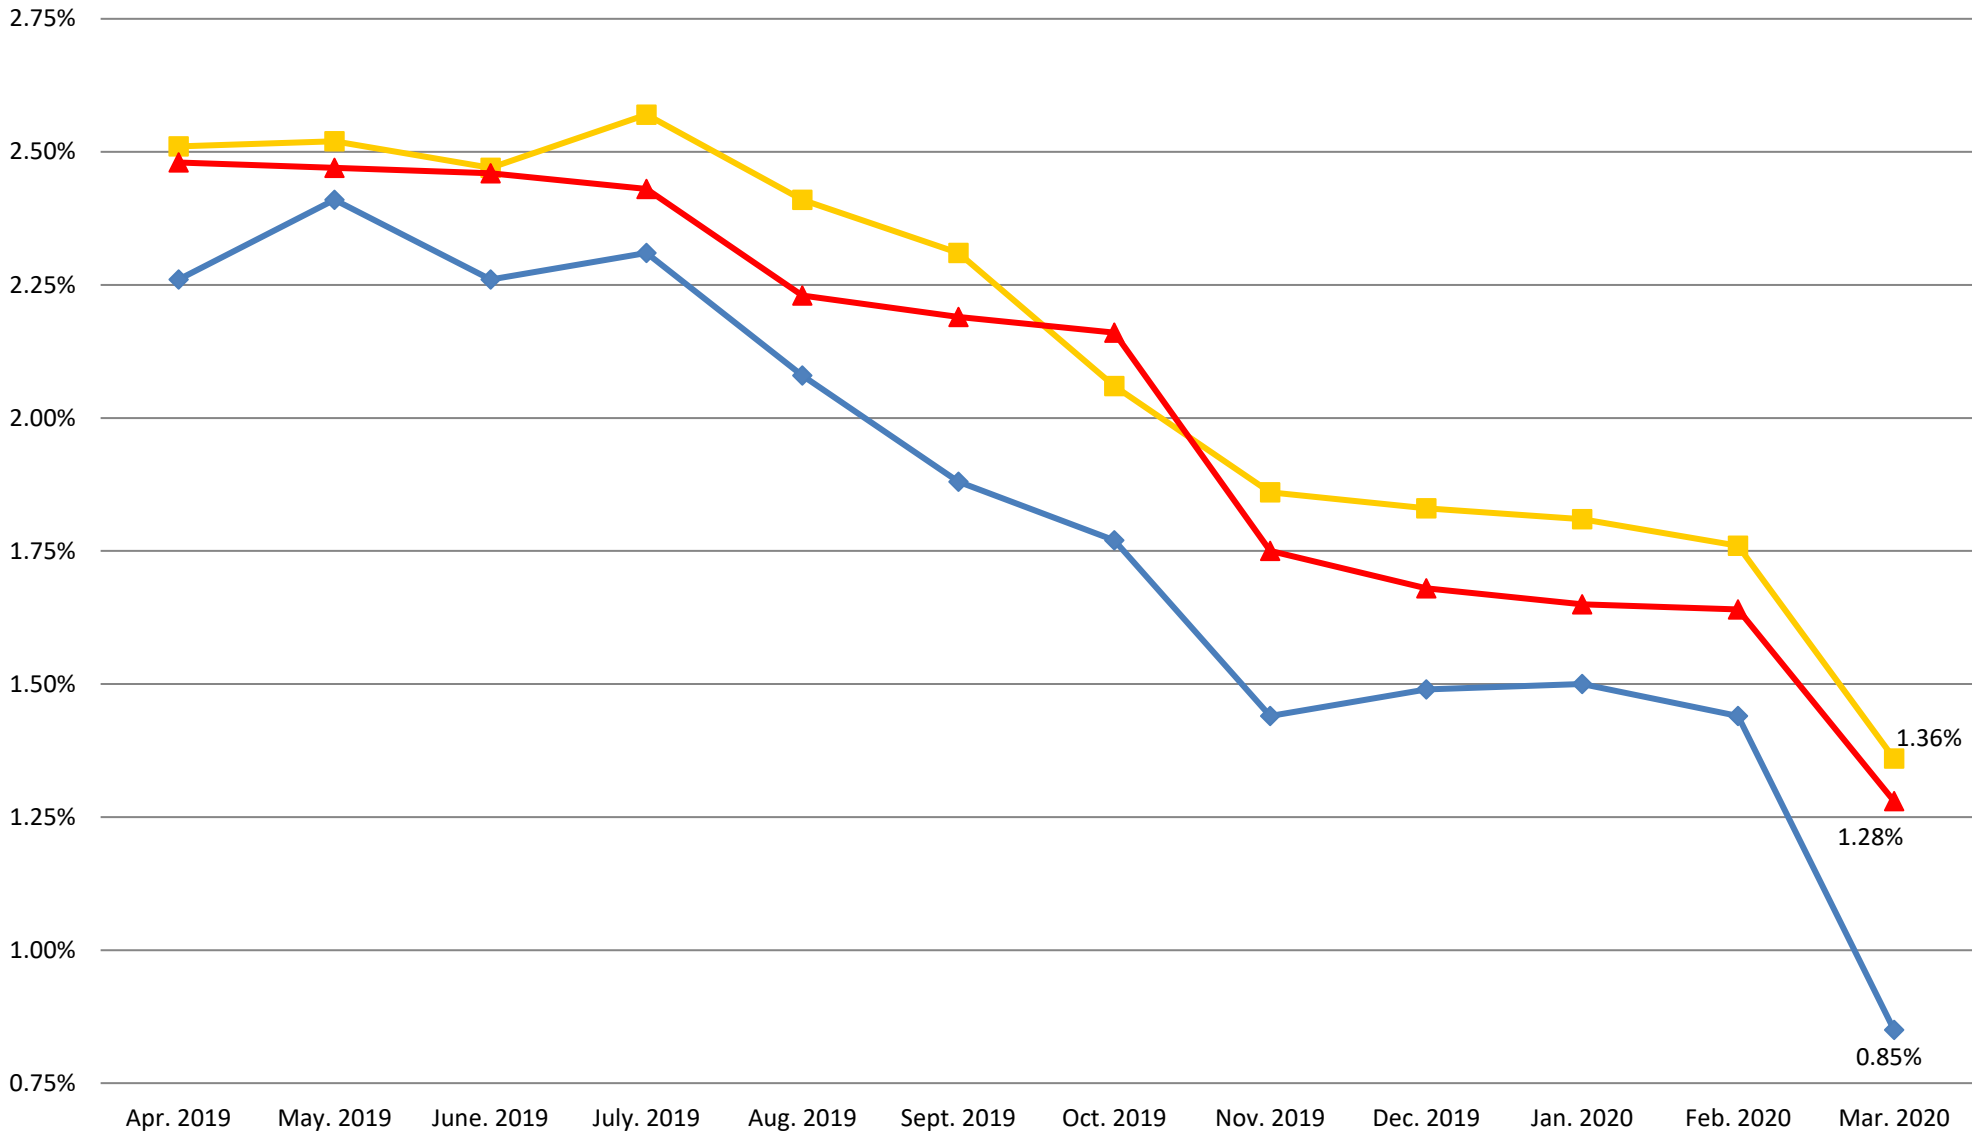

**Collier County Short Term Sector Yields**  
**Collier Short Term Portfolio Yield**  
**vs.**  
**S&P Rated GIP Government Index**

◆ Concentration Account (FFIB)

■ Collier Short Term Portfolio Yield  
 Yield on SBA Florida Prime LGIP Account