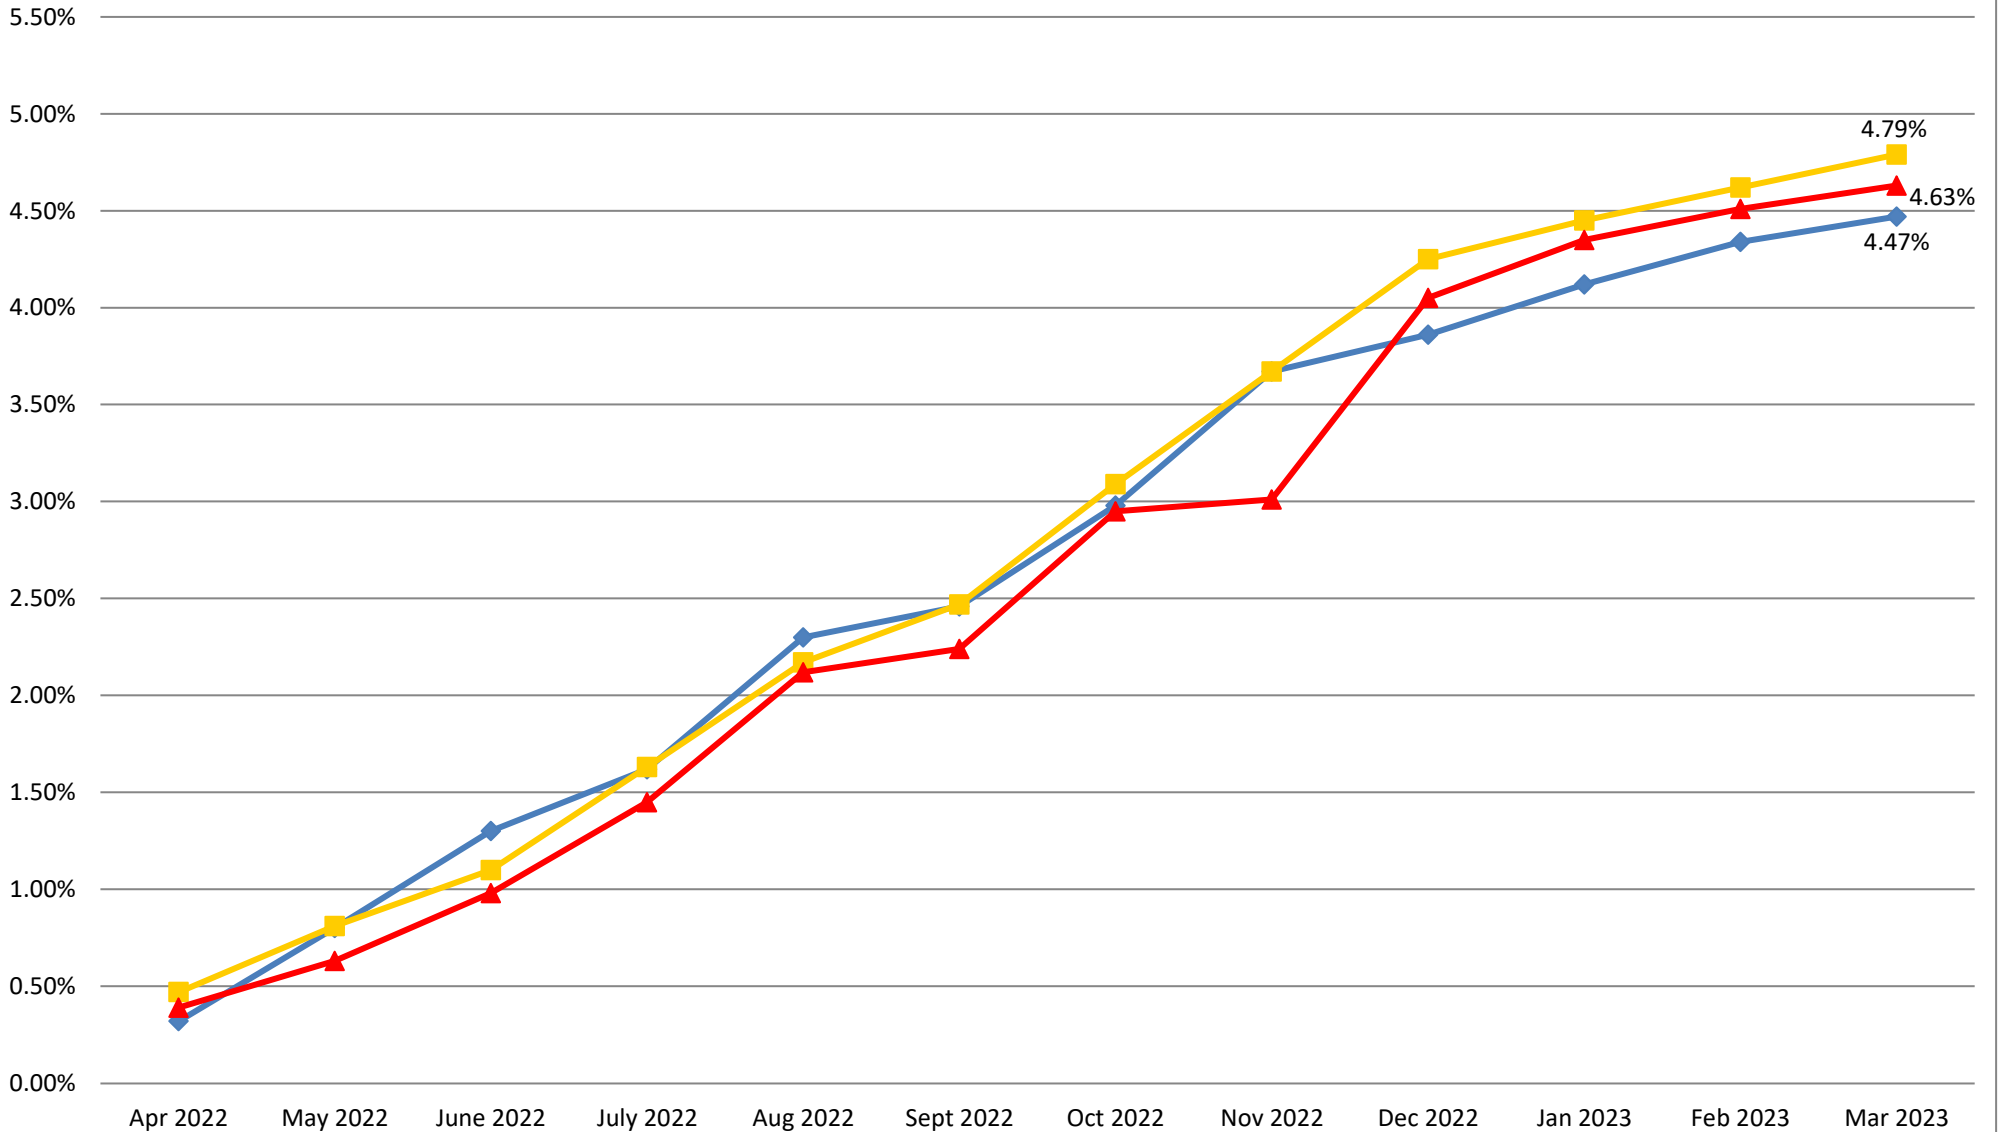

Collier County Short Term Sector Yields
Collier Short Term Portfolio Yield
vs.
S&P Rated GIP Government Index

◆ Concentration Account (FFB)

■ Collier Short Term Portfolio Yield
 Combined Yield of SBA Florida Prime,
 FLCLASS, & FL PALM LGIP Accounts