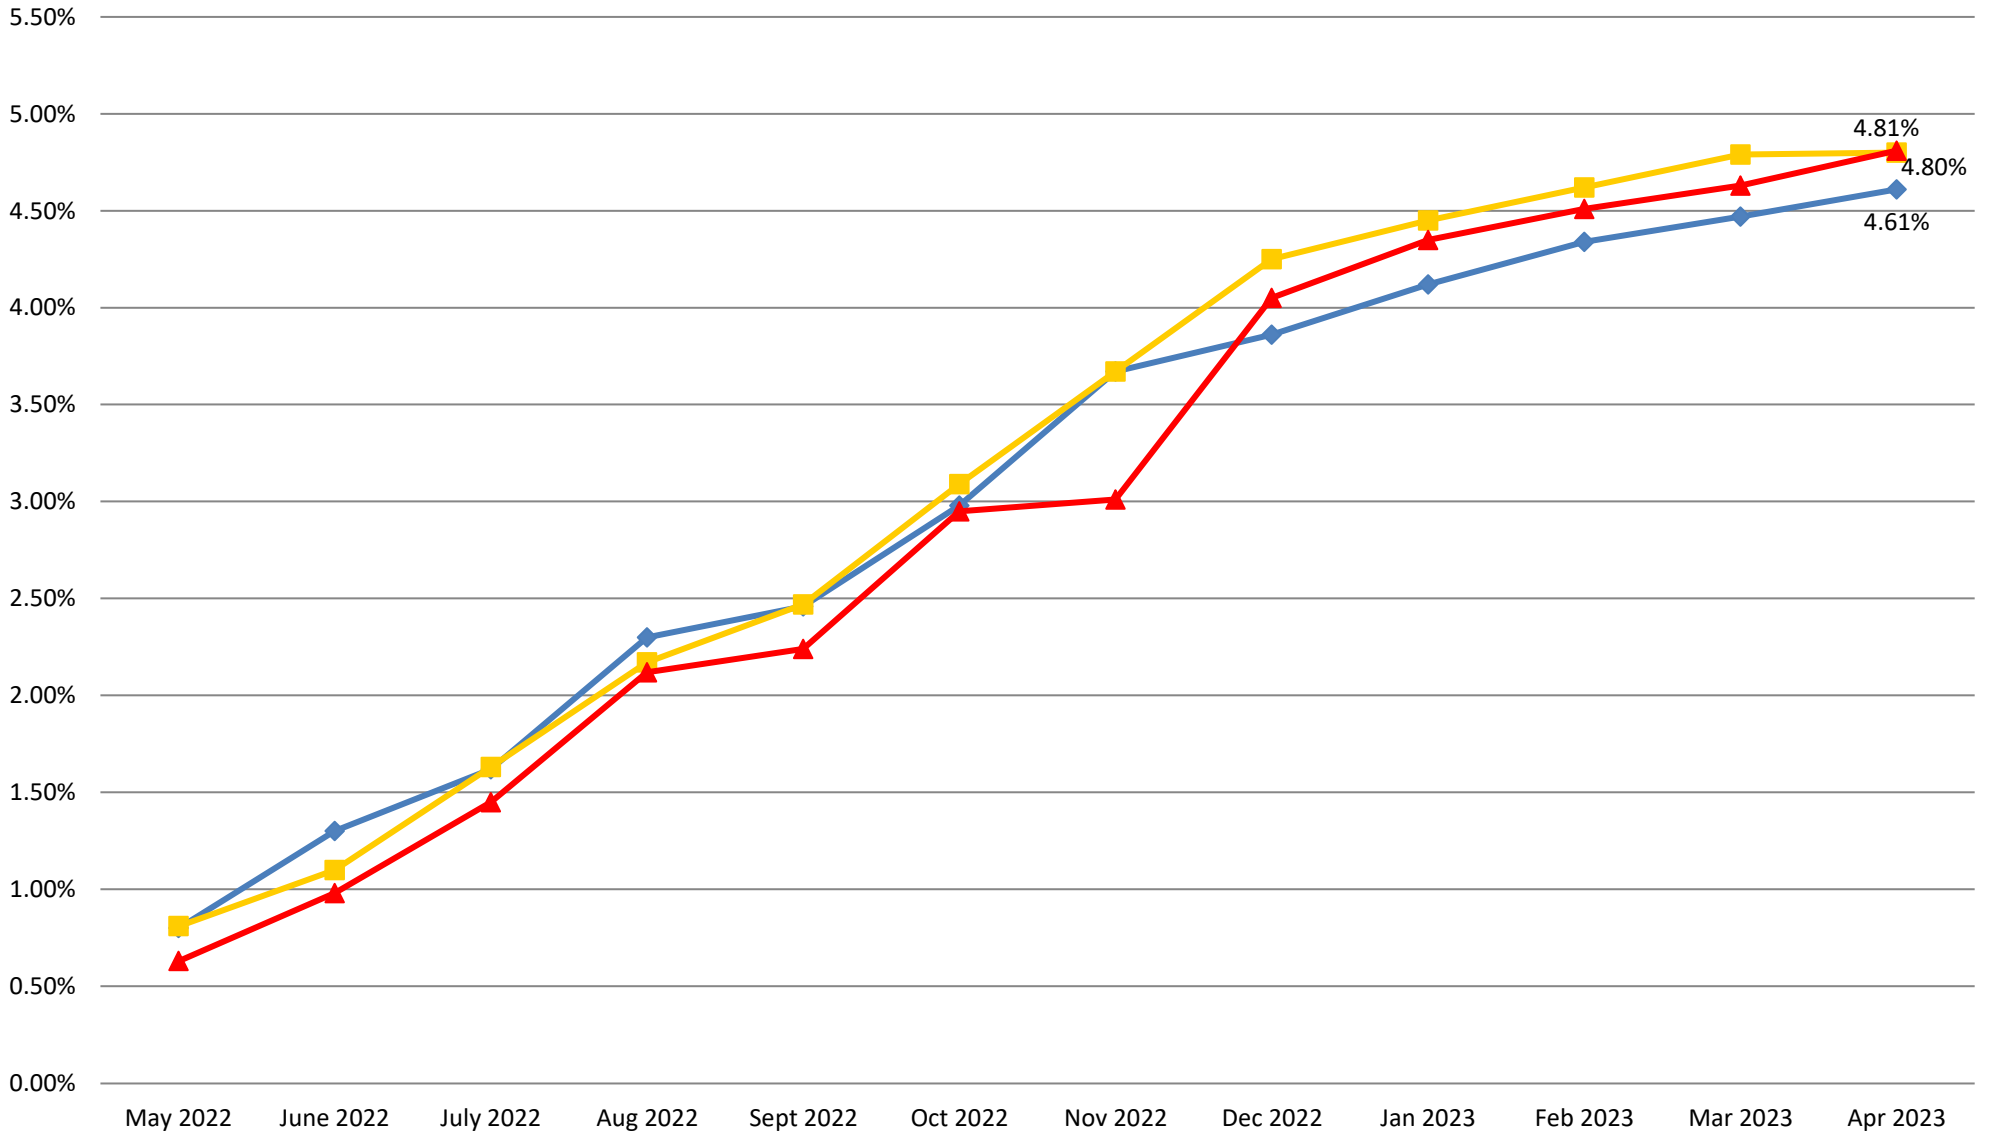

Collier County Short Term Sector Yields
Collier Short Term Portfolio Yield
vs.
S&P Rated GIP Government Index

◆ Concentration Account (FFB)

■ Collier Short Term Portfolio Yield
 Combined Yield of SBA Florida Prime,
 FLCLASS, & FL PALM LGIP Accounts