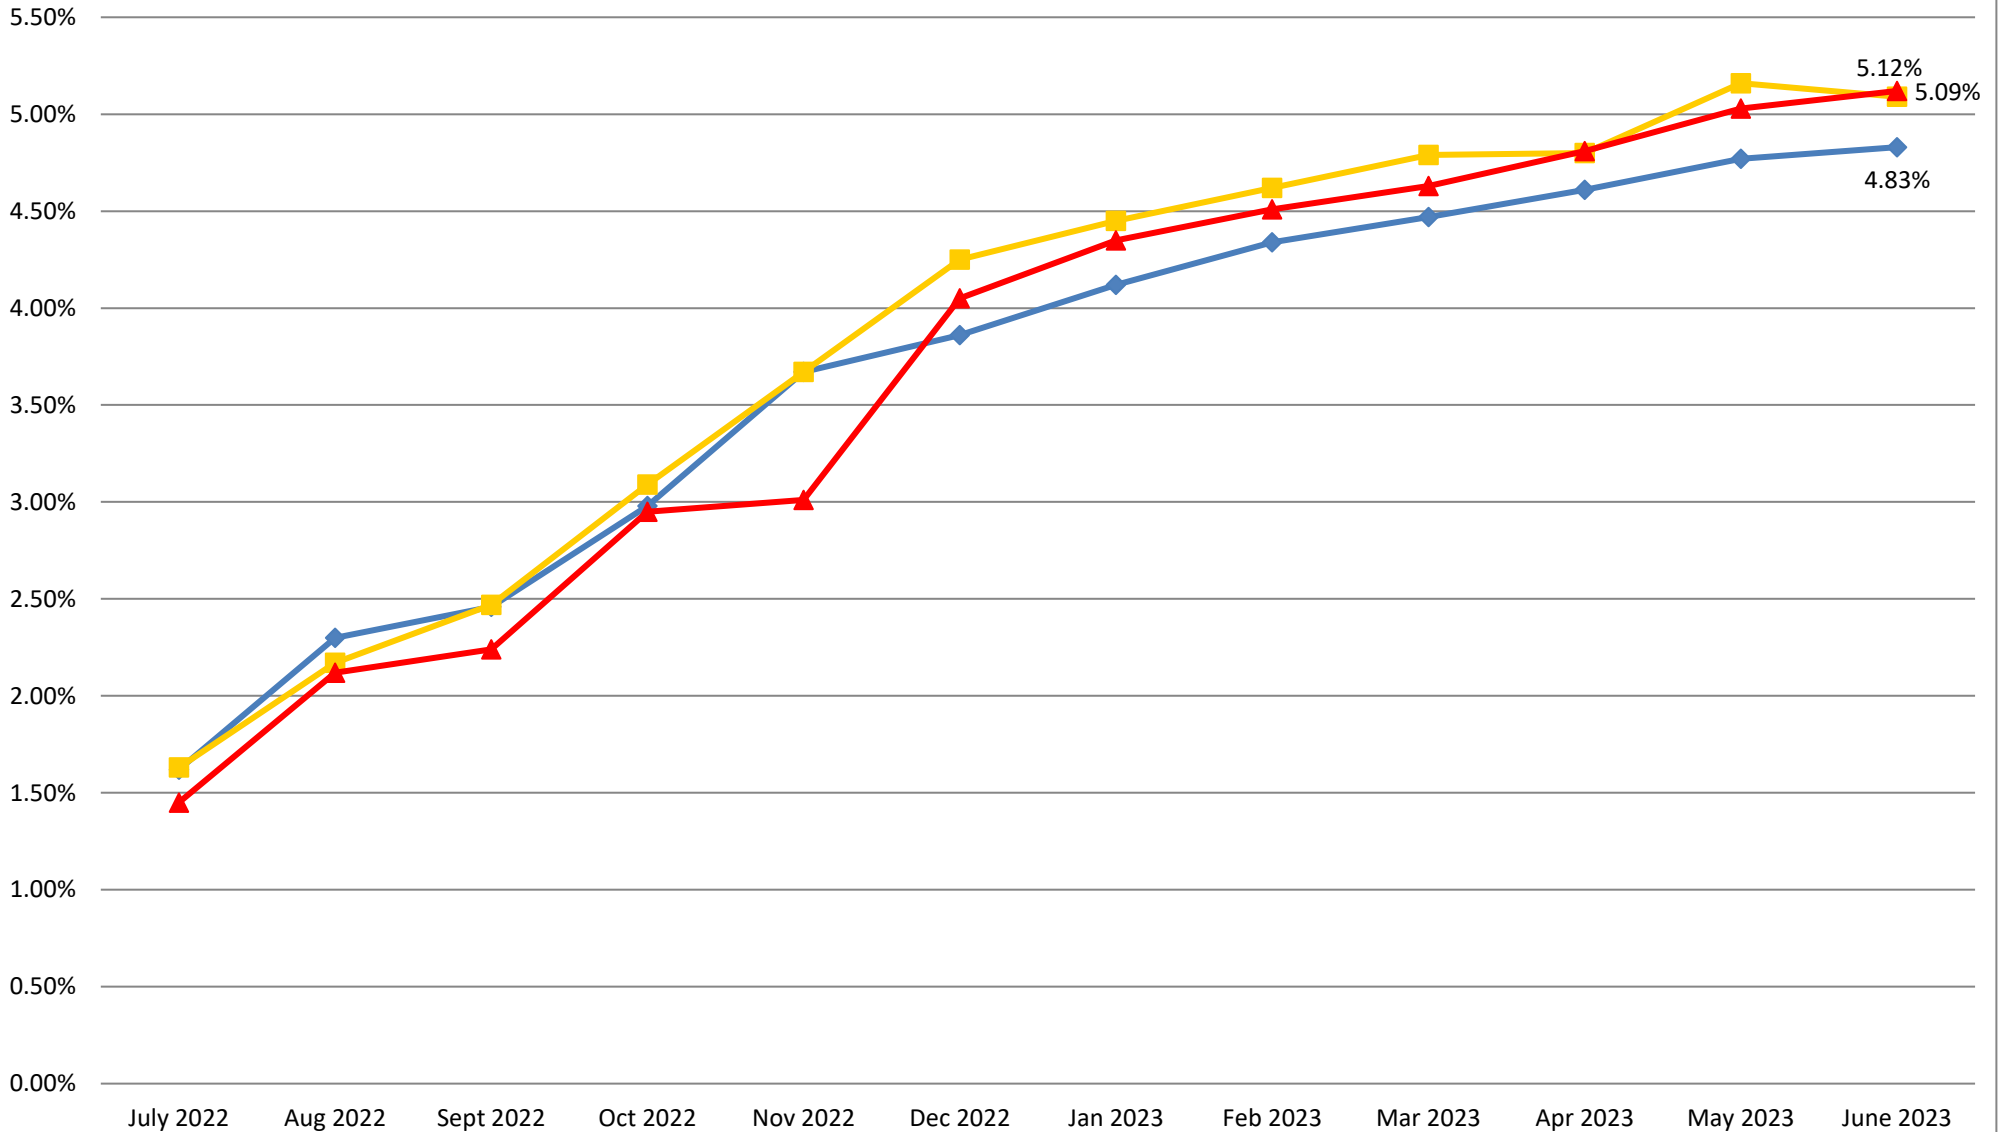

Collier County Short Term Sector Yields
Collier Short Term Portfolio Yield
vs.
S&P Rated GIP Government Index

◆ Concentration Account (FFB)

■ Collier Short Term Portfolio Yield
 Combined Yield of SBA Florida Prime,
 FLCLASS, & FL PALM LGIP Accounts