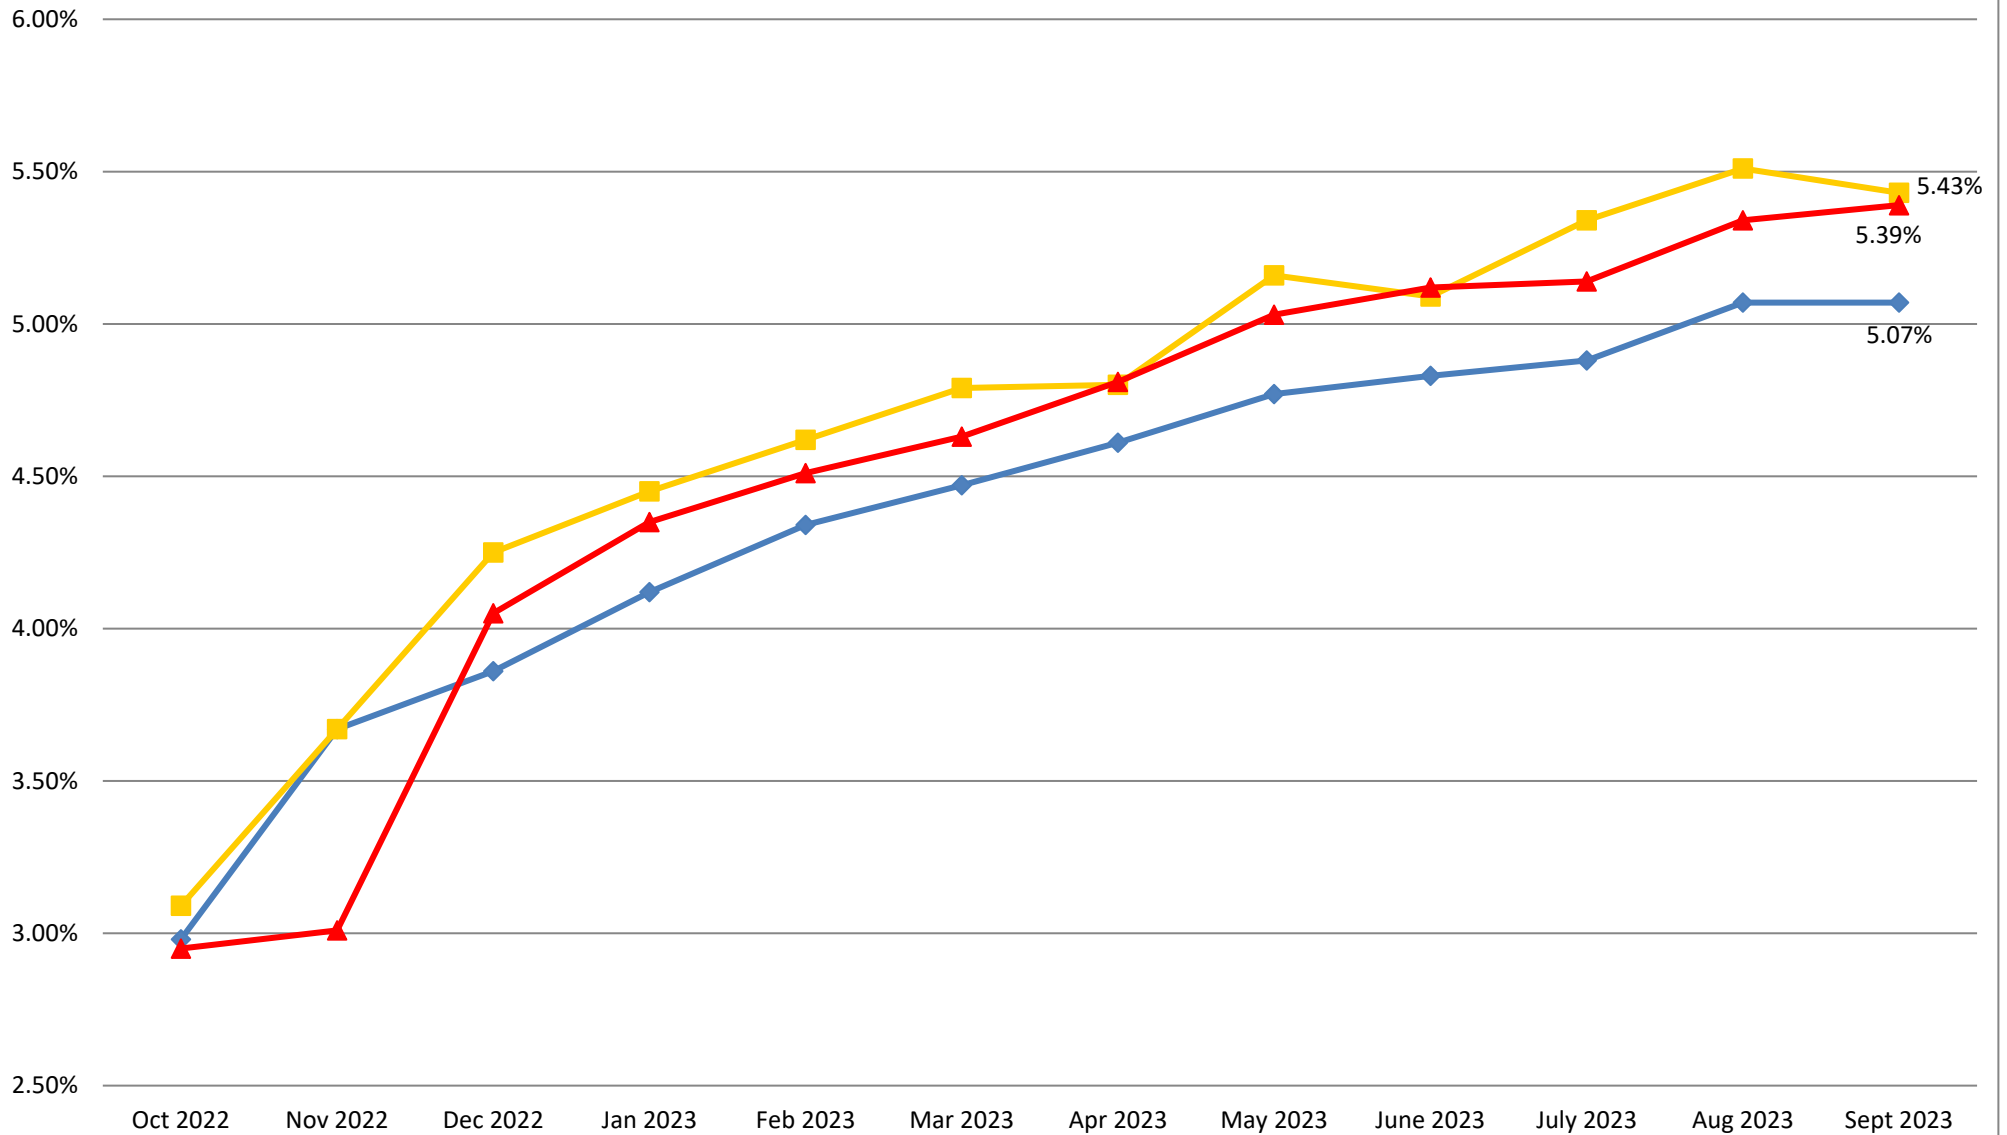

Collier County Short Term Sector Yields

Collier Short Term Portfolio Yield

vs.

S&P Rated GIP Government Index

◆ Concentration Account (FFB)

■ Collier Short Term Portfolio Yield
 Combined Yield of SBA Florida Prime,
 FLCLASS, & FL PALM LGIP Accounts