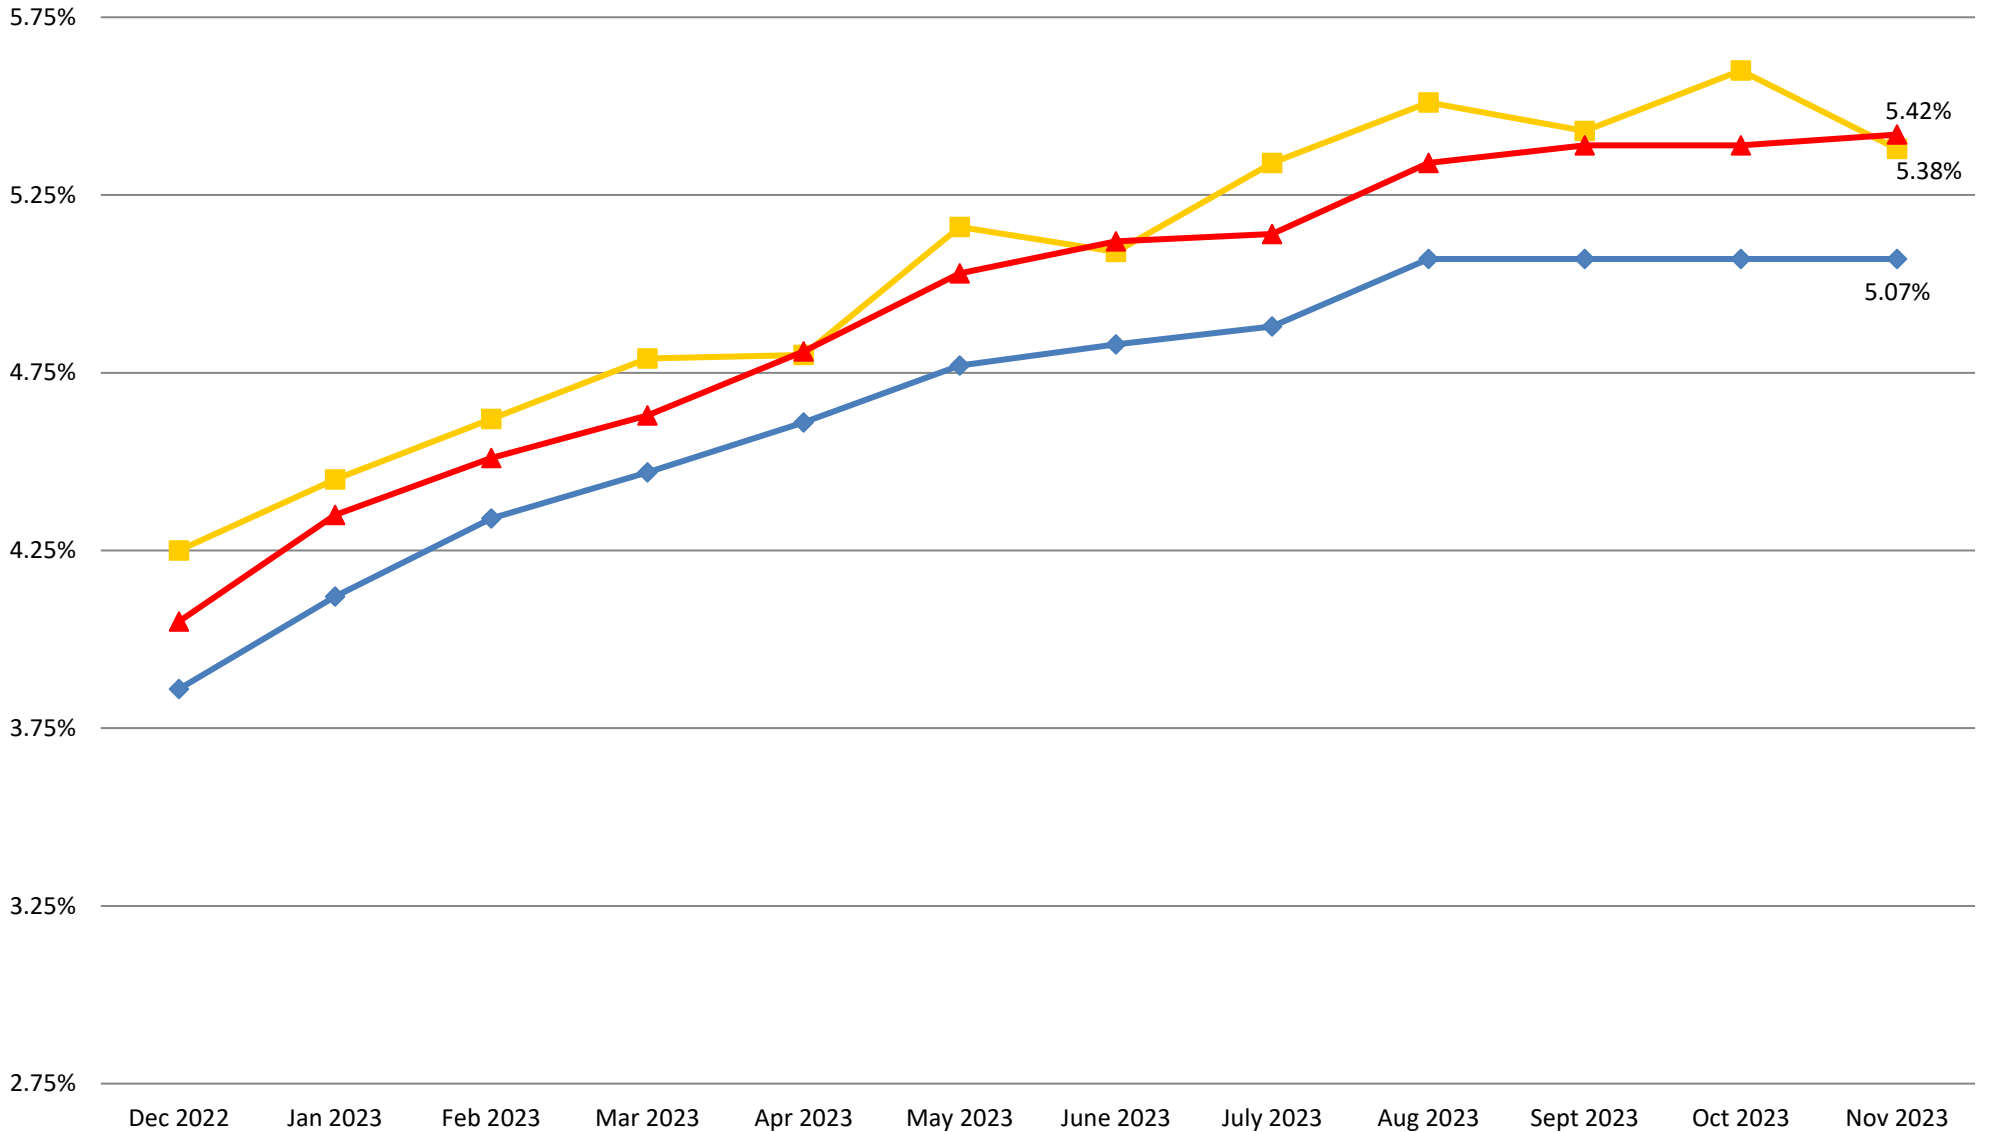

Collier County Short Term Sector Yields
Collier Short Term Portfolio Yield
vs.
S&P Rated GIP Government Index

◆ Concentration Account (FFB)

■ Collier Short Term Portfolio Yield

▲ S&P Rated GIP Government Index