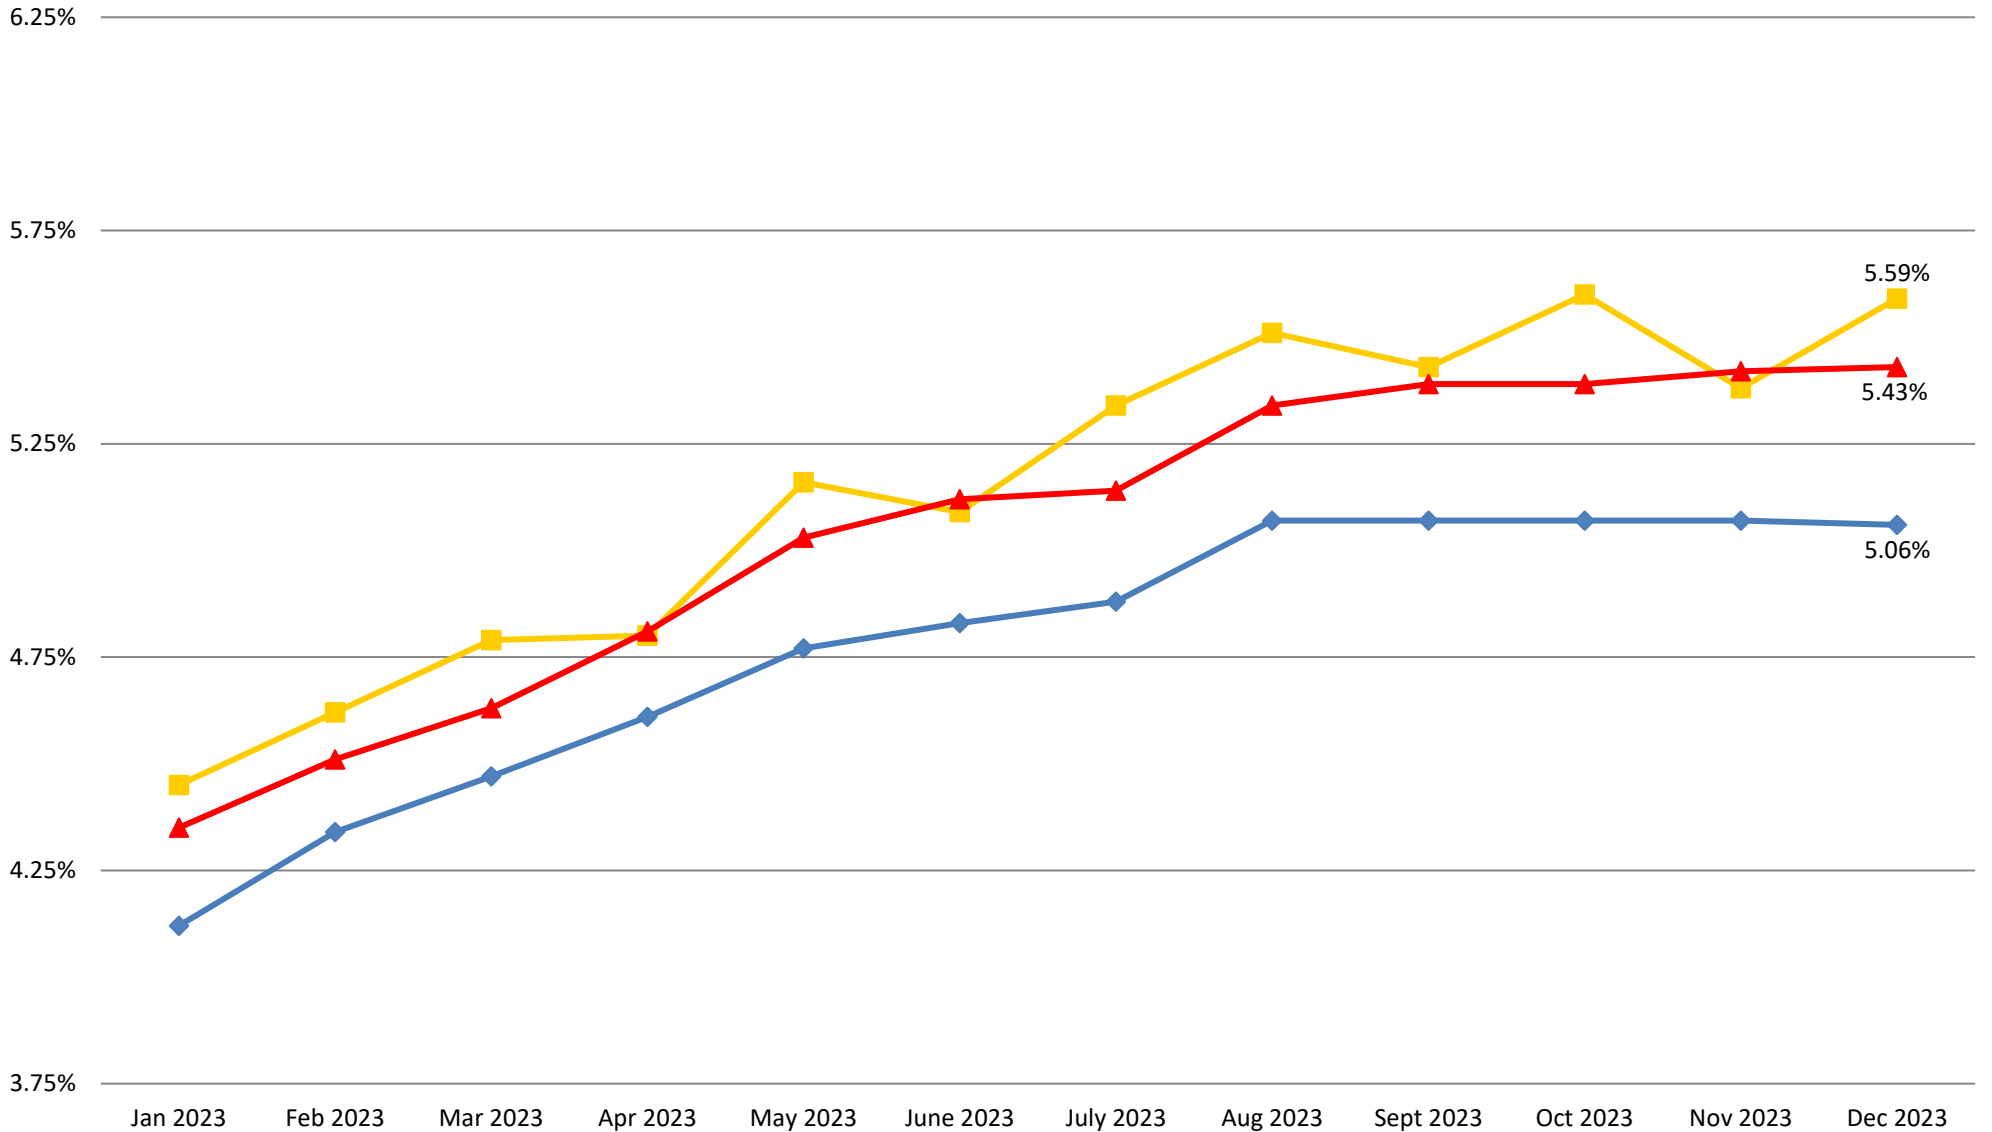

Collier County Short Term Sector Yields
Collier Short Term Portfolio Yield
vs.
S&P Rated GIP Government Index

◆ Concentration Account (FFB)

■ Collier Short Term Portfolio Yield

▲ S&P Rated GIP Government Index