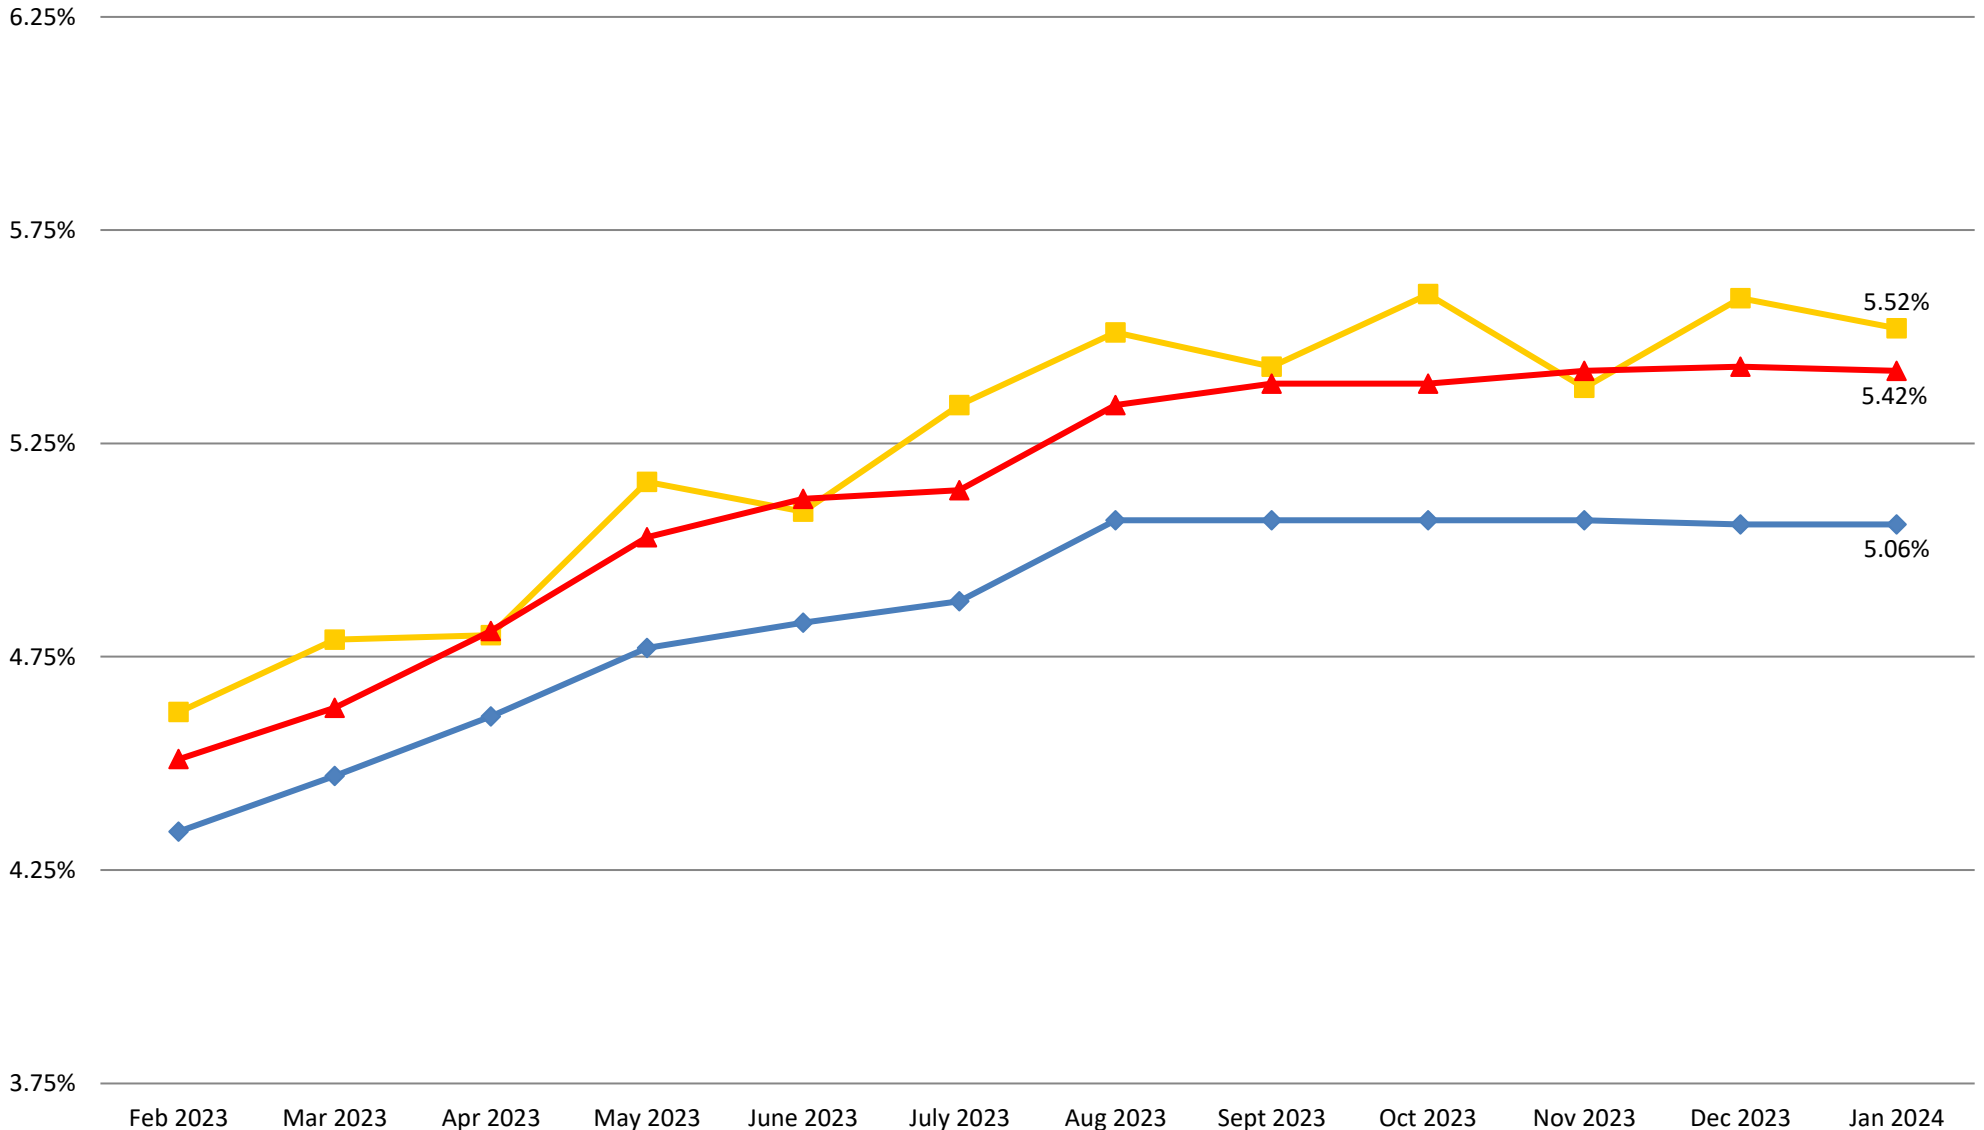

Collier County Short Term Sector Yields
Collier Short Term Portfolio Yield
vs.
S&P Rated GIP Government Index

◆ Concentration Account (FFB)

■ Collier Short Term Portfolio Yield

▲ S&P Rated GIP Government Index