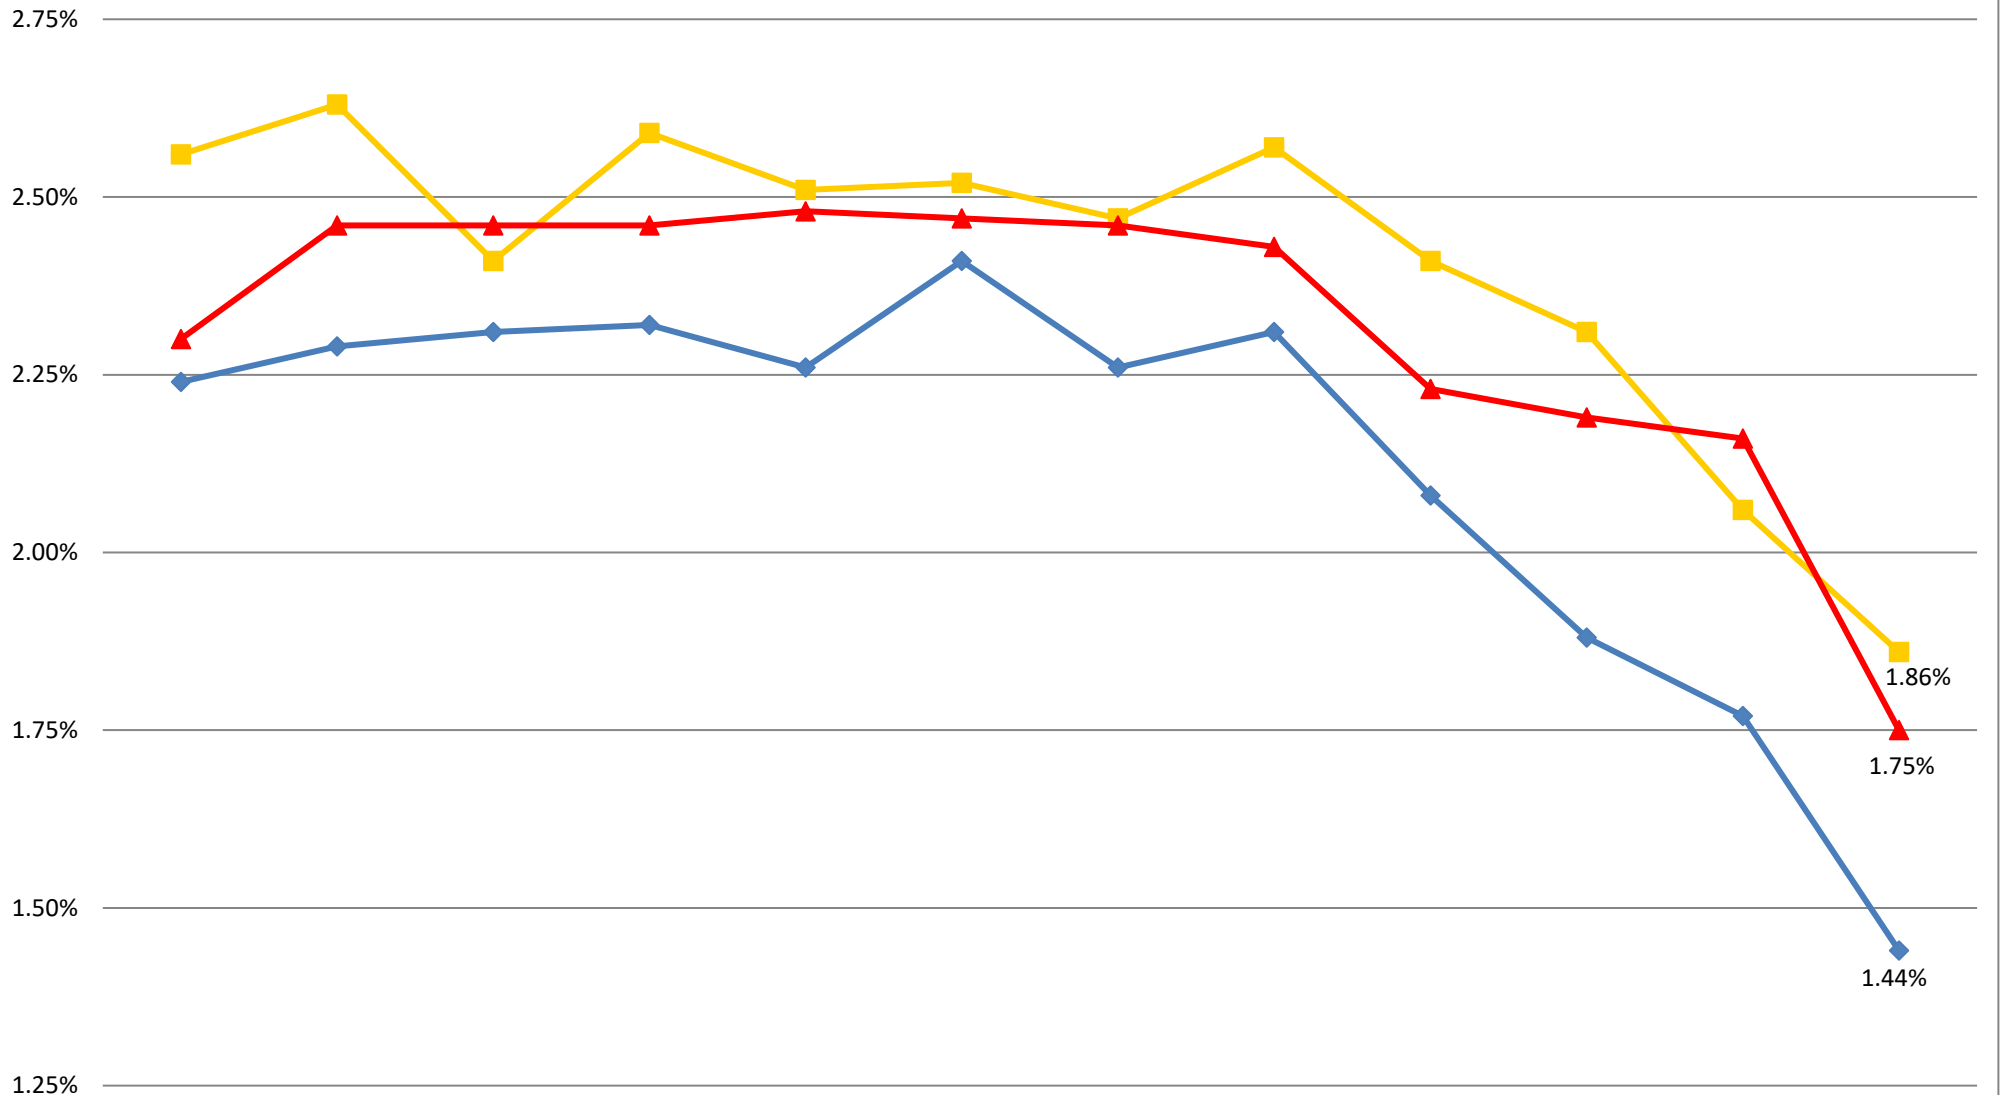

Collier County Short Term Sector Yields
Collier Short Term Portfolio Yield
vs.
S&P Rated GIP Government Index

Dec. 2018 Jan. 2019 Feb. 2019 Mar. 2019 Apr. 2019 May. 2019 June. 2019 July. 2019 Aug. 2019 Sept. 2019 Oct. 2019 Nov. 2019